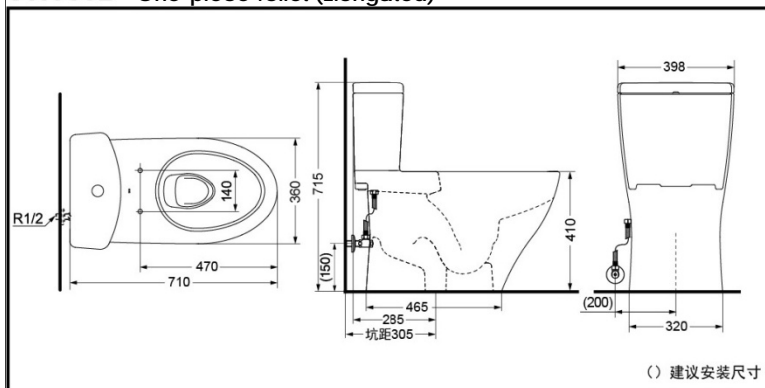

TOTO

One-piece Toilet (Elongated)

CW986B

Cefiontect

CW986B

FEATURES

- Le Blanc series
- Illustrate the white of silence and elegance.
- 3/6L dual flushing system.
- Cefiontect technology applied , super smooth surface beyond the nanoscale leaves no space for dirt to stay.
- Debris, mold and bacteria being prevented from sticking to ceramic surfaces lead to fewer chemicals and water needed in cleaning
- Elongated toilet , more comfortable to use.

CW986B One-piece Toilet (Elongated)

*TOTO(CHINA) CO.,LTD. All rights reserved.

SPECIFICS

Size: 710*398*715mm

Water Use: 3/6L

Drainage: Floor Drain

Flush System:

Siphon Jet Flushing System

ROUGH-IN: 305mm

Applicable water pressure :
0.05MPa(Dynamic Pressure)~
0.75MPa(Static Pressure)

OTHERS

Recommend Fittings:

Cover: TC503CVK