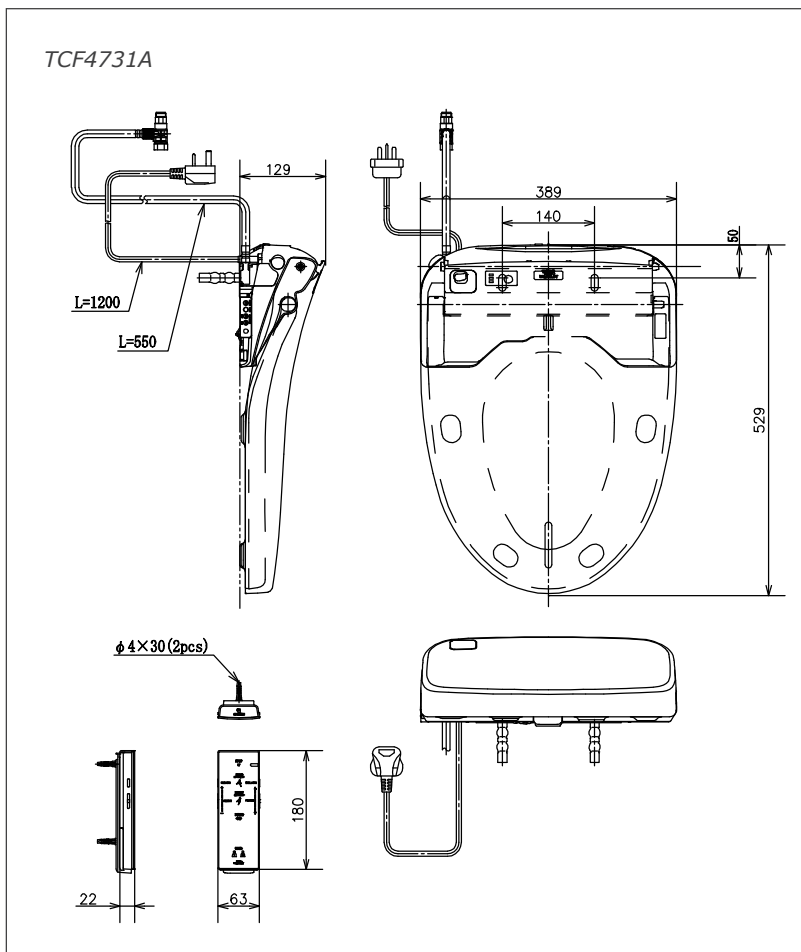

*e*water⁺ is made from tap water by electrolyzed chloride ion without any chemicals. After use, it returns to normal water in the state of safe and environmental friendly

Caution: WASHLET may not fit certain toilet bowl design. Please check the compatibility of WASHLET and your toilet bowl prior purchase.

Specifications

- Size : 389Wx529Dx129H
 Water Pressure : 0.05MPa ~ 0.75MPa
 Power rating : 220V/ 50/60Hz /830W
 Length of Power Cord : 1.2m
 Material: : Plastic

Parts description

- **TCF4731A**
 WASHLET
 Elongated/Regular bowl adjustable