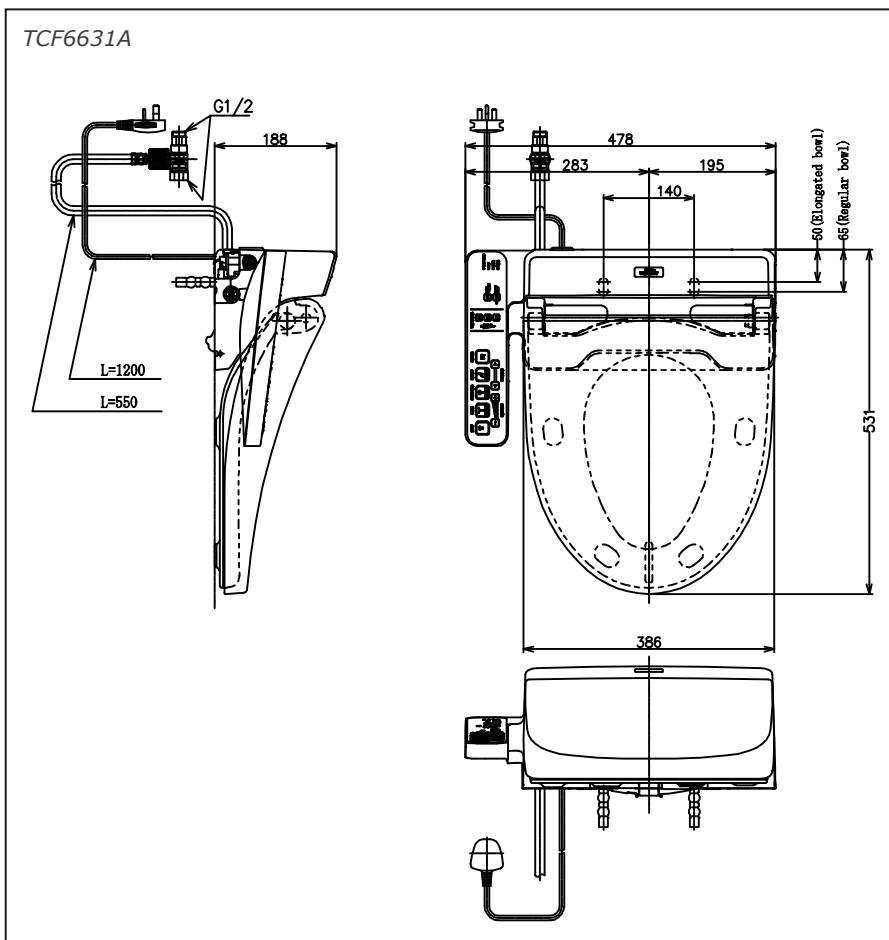

Colors

White

Please consult a TOTO representative for details

Caution: WASHLET may not fit certain toilet bowl design.
Please check the compatibility of WASHLET and your toilet bowl prior purchase