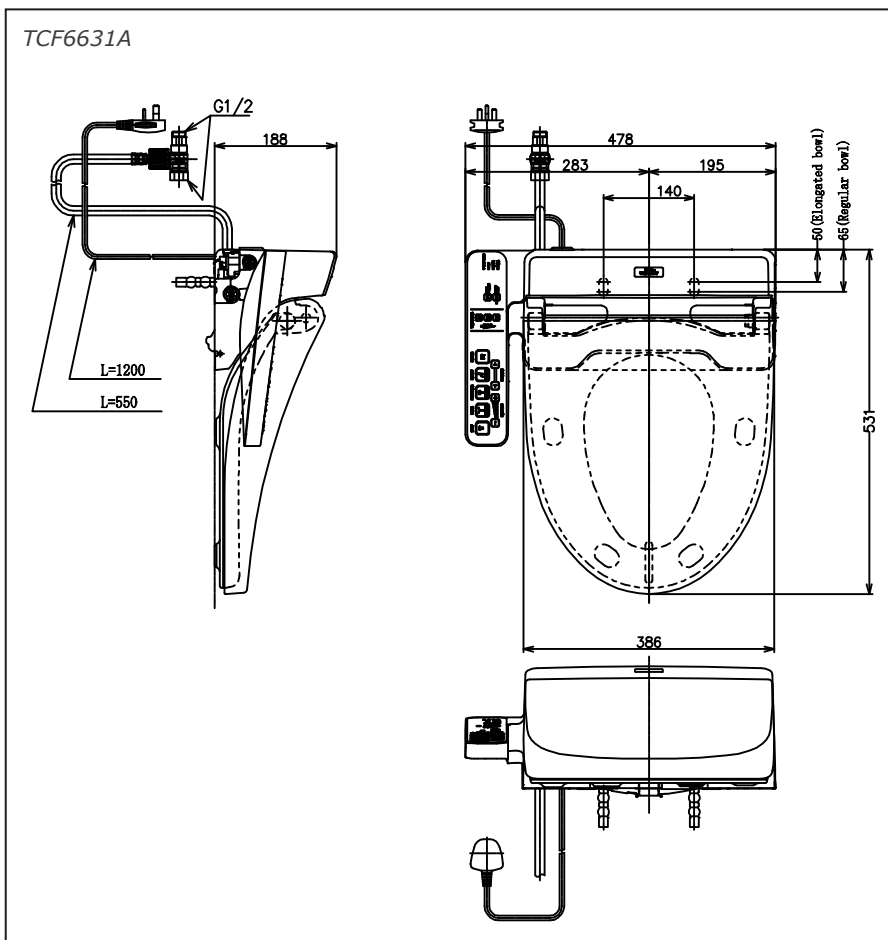

Specifications

Size : 478W x 531D x 188H mm

Water Pressure : 0.05MPa ~ 0.75MPa

Power rating : 220~240V/ 50/60Hz/
262~307V

Length of Power Cord : 1.2m

Material : Plastic

Parts Description

- **TCF6631A**
WASHLET
Elongated/Regular bowl adjustable

Colors

White

Please consult a TOTO representative for details

Caution: WASHLET may not fit certain toilet bowl design.
Please check the compatibility of WASHLET and your toilet bowl prior purchase