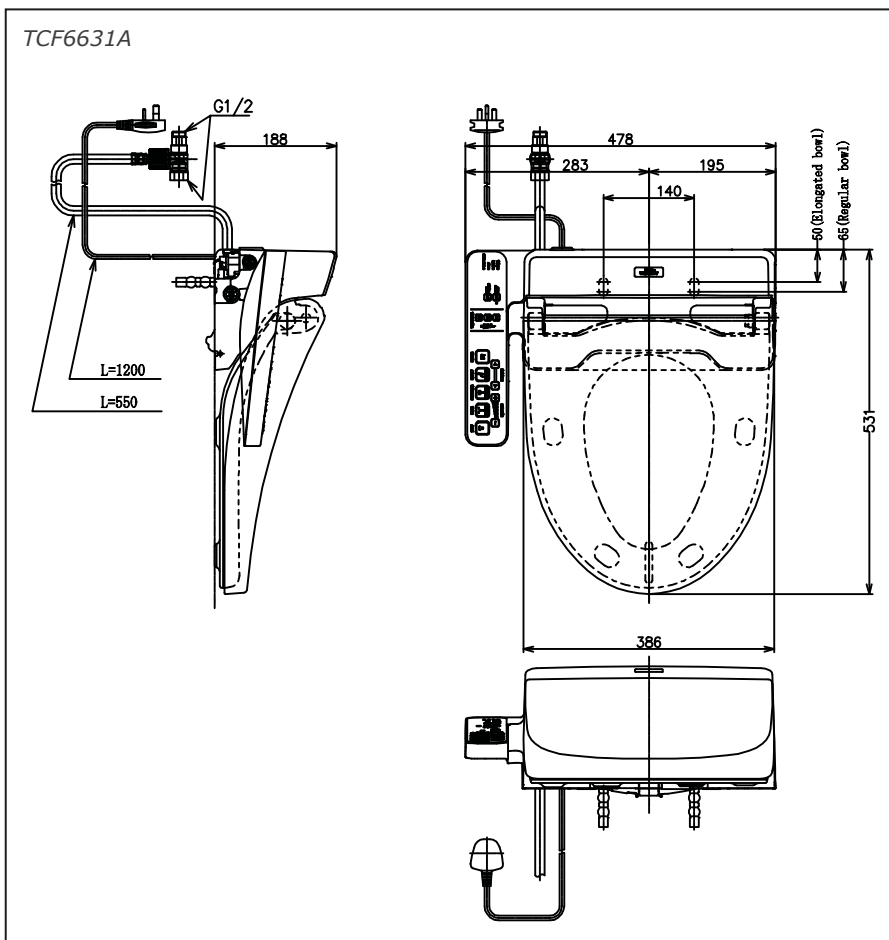

Specifications

Size : 478W x 531D x 188H mm

Water Pressure : 0.05MPa ~ 0.75MPa

Power rating : 220~240V/ 50/60Hz/
262~307V

Length of Power Cord : 1.2m

Material : Plastic

Parts Description

- **TCF6631A**
WASHLET
Elongated/Regular bowl adjustable

Colors

White

Please consult a TOTO representative for details

Caution: WASHLET may not fit certain toilet bowl design.
Please check the compatibility of WASHLET and your toilet bowl prior purchase